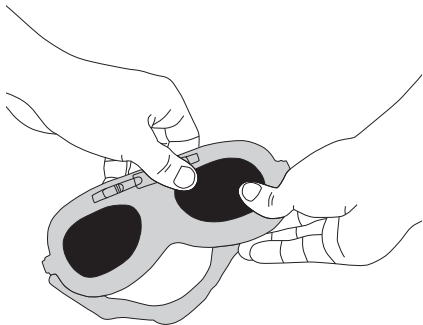

### **Step #1 Remove the lenses**

Hold the goggle frame in both hands with the outer front of the lenses facing away from you. Press firmly on the top of each lens to "pop" it out of the frame.

### **Step #1 Replace the lenses**

Hold the goggles frame in both hands with the outer front of the lenses facing towards you. Press firmly on the top of each lens to "pop" it into the frame.